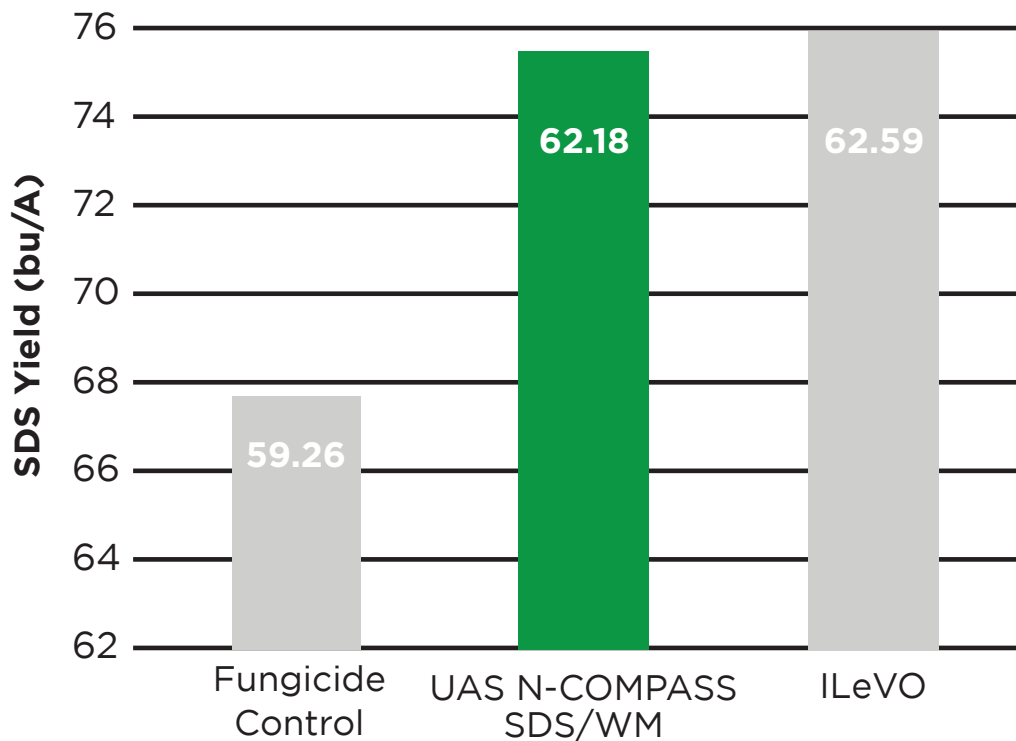

COMPARING YIELDS IN WHITE MOLD & SDS-PRESSURED FIELDS

Based off 2-year data, 24 comparisons

888.402.4787 | UnifiedAgSolutions.com