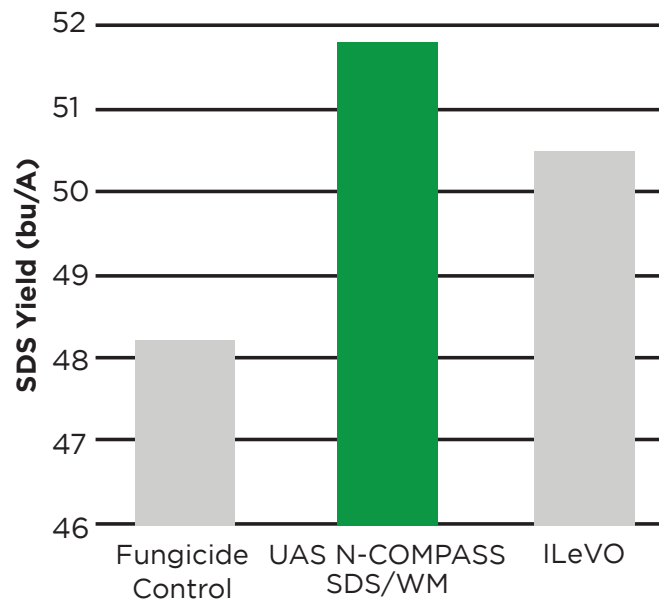

2015 UNIVERSITY TRIALS

N-COMPASS SDS/WM

Iowa State University: Dr. XB Yang Study

Based off trials in 22 locations.

COMPARING SDS DISEASE INDEX

COMPARING YIELDS IN SDS-PRESSURED FIELDS

888.402.4787 | UnifiedAgSolutions.com

2015 UNIVERSITY TRIALS

N-COMPASS SDS/WM

University of Wisconsin: Dr. Tim Maloney Study

COMPARING WHITE MOLD SEVERITY INDEX

COMPARING SDS SEVERITY INDEX

888.402.4787 | UnifiedAgSolutions.com

2015 UNIVERSITY TRIALS

N-COMPASS SDS/WM

University of Wisconsin: Dr. Tim Maloney Study

COMPARING YIELDS IN WHITE MOLD & SDS-PRESSURED FIELDS

Based off 2-year data, 24 comparisons

888.402.4787 | UnifiedAgSolutions.com