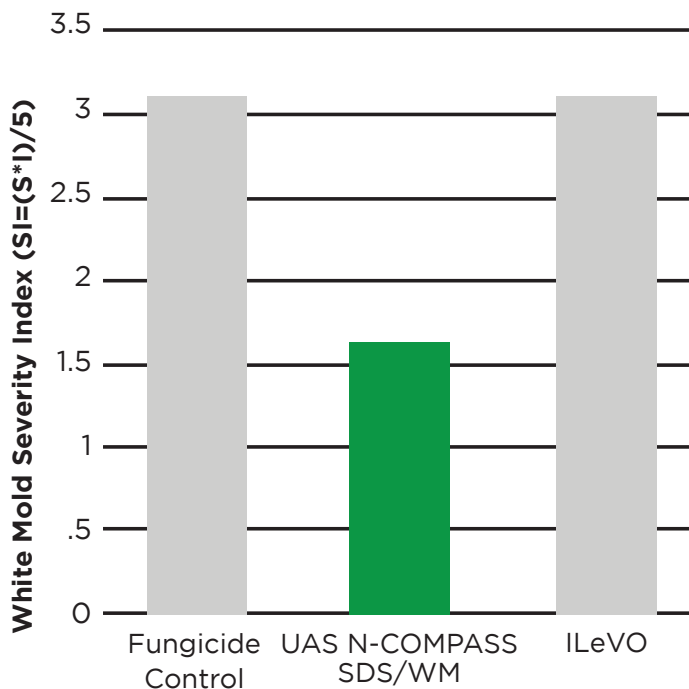

2015 UNIVERSITY TRIALS

N-COMPASS SDS/WM

Iowa State University: Dr. XB Yang Study

Based off trials in 22 locations.

COMPARING SDS DISEASE INDEX

COMPARING YIELDS IN SDS-PRESSURED FIELDS

888.402.4787 | UnifiedAgSolutions.com

2015 UNIVERSITY TRIALS

N-COMPASS SDS/WM

University of Wisconsin: Dr. Tim Maloney Study

COMPARING WHITE MOLD SEVERITY INDEX

COMPARING SDS SEVERITY INDEX

888.402.4787 | UnifiedAgSolutions.com

2015 UNIVERSITY TRIALS