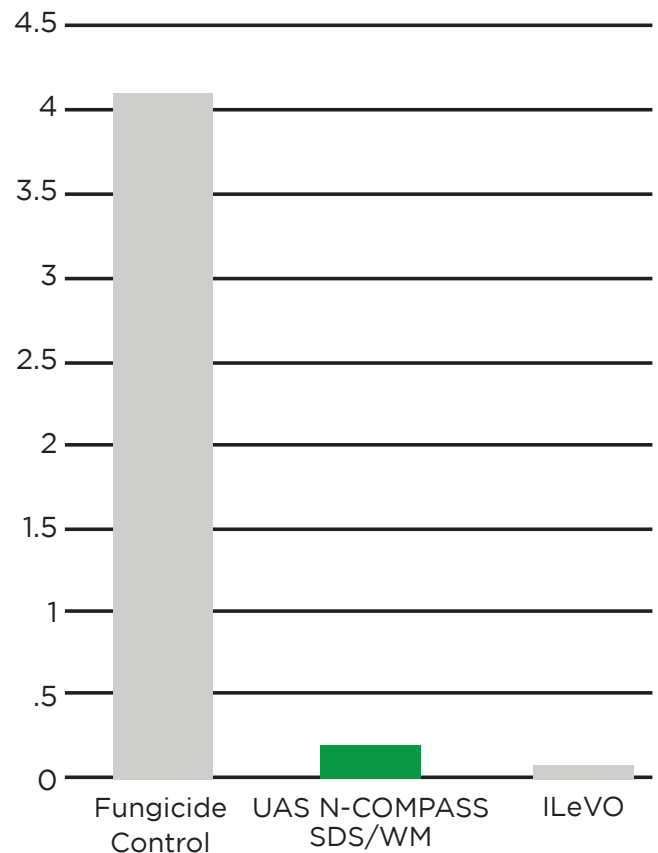

2015 UNIVERSITY TRIALS

N-COMPASS SDS/WM

University of Wisconsin: Dr. Tim Maloney Study

COMPARING WHITE MOLD SEVERITY INDEX

COMPARING SDS SEVERITY INDEX

888.402.4787 | UnifiedAgSolutions.com

2015 UNIVERSITY TRIALS