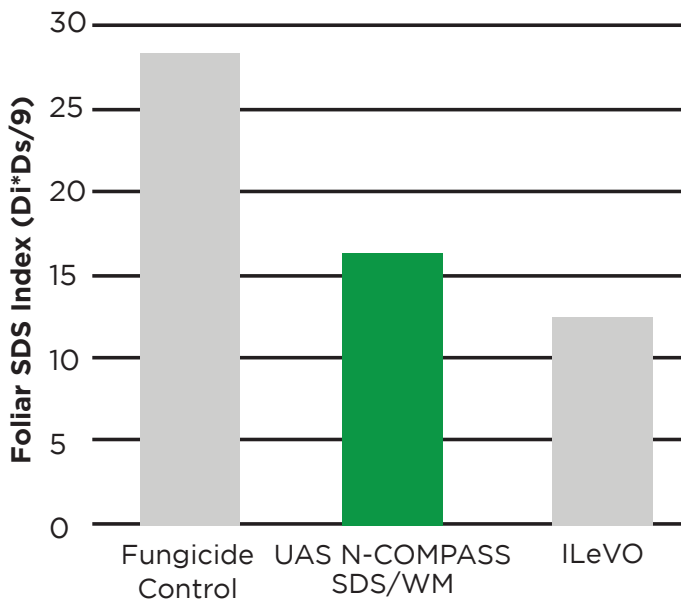

2015 UNIVERSITY TRIALS

N-COMPASS SDS/WM

Iowa State University: Dr. XB Yang Study

Based off trials in 22 locations.

COMPARING SDS DISEASE INDEX

COMPARING YIELDS IN SDS-PRESSURED FIELDS

888.402.4787 | UnifiedAgSolutions.com

2015 UNIVERSITY TRIALS

N-COMPASS SDS/WM

University of Wisconsin: Dr. Tim Maloney Study

COMPARING WHITE MOLD SEVERITY INDEX

COMPARING SDS SEVERITY INDEX

888.402.4787 | UnifiedAgSolutions.com

2015 UNIVERSITY TRIALS

N-COMPASS SDS/WM

University of Wisconsin: Dr. Tim Maloney Study

COMPARING YIELDS IN WHITE MOLD & SDS-PRESSURED FIELDS

Based off 2-year data, 24 comparisons

888.402.4787 | UnifiedAgSolutions.com